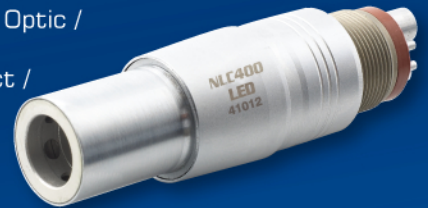

# NSK™ type HIGH SPEED HANDPIECES

*HIGH QUALITY  
FIBER OPTIC,  
PUSH BUTTON,  
TRIPLE SPRAY,  
QUICK CONNECT,  
360° SWIVEL,  
CERAMIC BEARINGS,  
NSK™\* COMPATIBLE,  
HANDPIECES.*

## **NEW LED COUPLER!**

MAKING BETTER SIMPLE.

The new **NLC400LED™** provides superior lighting and can be coupled to your existing power optic system.

**NLC400LED™**  
LED / Power Optic /  
ISO 6 Hole /  
Quick Connect /  
360° Swivel  
2000108

**NLC400™**  
Power Optic / ISO 6 Hole /  
Quick Connect /  
360° Swivel  
2000107